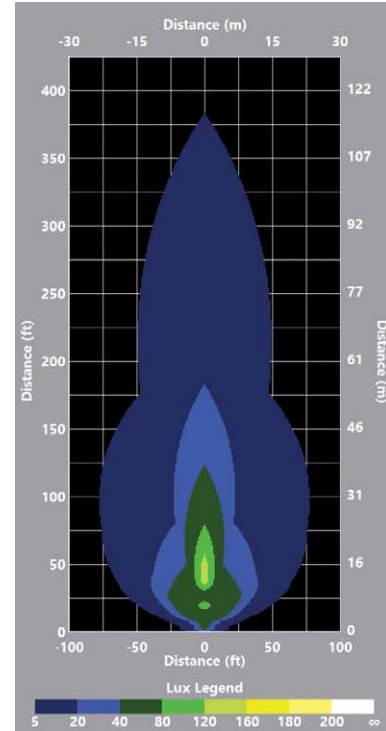

Asymmetrical Lens Ground Pattern Birds Eye View

Specifications:

Dimensions	11.25" (285.7 mm) wide by 2.9" (73.6 mm) deep by 7" (73.6 mm) high (with handle)
Weight	AC - 7 lbs. (3.17 kg) DC - 7.5 lbs. (3.40 kg)
Lumens	15K (100W)
Voltage	12/24V DC (10A Max./5A Max.) or 120/240V AC (1.0A Max/0.5A Max.)
Power	100W
Environment Protection	IP67
Max. Operating Ambient Temperature	115° F (45°C) without any deration of light output.